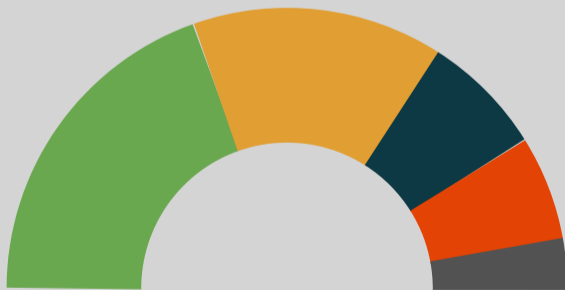

Where have they fled to?

86% of the world's refugees are sheltering in low- and mid-income countries

- Middle East and North Africa (39%)
- Africa (29%)
- Asia & Pacific (14%)
- Americas (12%)
- Europe (6%)

Top 'host' countries

Turkey (2.5 million)
Pakistan (1.6 million)
Lebanon (1.1 million)
Iran (979,400)
Ethiopia (736,100)
Jordan (664,100)